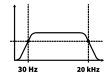

HIGHLIGHTS

Powerful 2.0ch speaker system delivering 200W RMS / 108dB via 2 x 10" woofers + 2 x 3" tweeters

SAM® by Devialet provides improved linearity and low-frequency performance - experience rich, detailed and powerful bass with limited audible distortion

Engineered wood speaker housing offers precise acoustics and is angled for optimal sound dispersion

Splashproof (IPX4) suitable for outdoor use in light rain or by the pool

1 3/8" 35mm standardised speaker stand pole mount built-in to base; optional ball corner protectors can be removed (using the included screwdriver) when using a stand

8hrs playtime (up to) from the removable 14.8V 5Ah Lithium-ion battery pack (included); instant continuity with a spare battery pack or by connecting to the mains supply

Pro-panel with 3 input channels: TRS/XLR combo (x 2) with Reverb, Bass & Treble adjustment and Aux/Bluetooth, all with independent level control

Instrument selector allows quick adjustment of levels for Keyboard/line-in, Guitar or Microphone

Wirelessly stream music from your Bluetooth® enabled smart device

Link 2 SumoBoxes wirelessly in Duo Mode for Bluetooth® playback or connect multiple SumoBoxes together via the amplified Speaker Link

Control SumoBox from anywhere in the room via the Sharp Life app