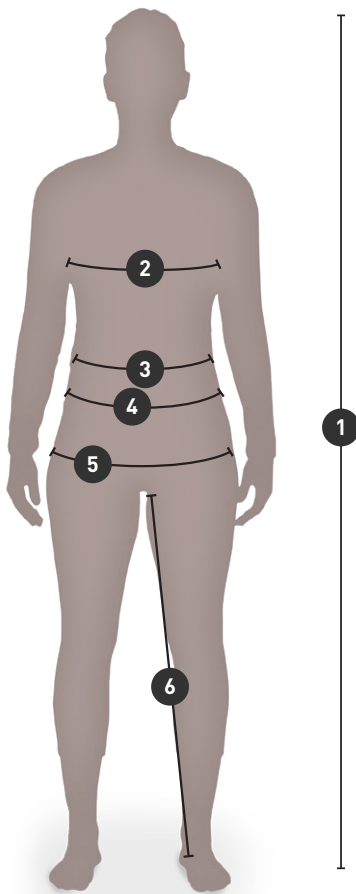

WOMEN / EU REGULAR + TALL (CM)

Sizes	XS	S	M		L		XL		2XL		3XL		4XL		5XL		6XL	
	C34	C36	C38	C40	C42	C44	C46	C48	C50	C52	C54	C56	C58	C60	C62	C64	C66	C68
Body height	156	160	164	168	170	172	174	174	176	176	178	178	178	178	178	178	178	178
Chest	80	84	88	92	96	100	104	108	112	116	120	124	128	132	136	140	144	148
Waist[†]	65	68	72	76	80	84	88	93	98	103	108	113	118	123	128	133	138	143
Hip	88	92	96	100	104	108	112	116	120	124	128	132	136	140	144	148	152	156
Inseam	74	76	78	80	81	82	83	83	84	84	85	85	85	85	85	85	85	85
Inseam tall*	79	81	83	85	86	87	88	88	89	89	90	90	90	90	90	90	90	90

WOMEN / EU REGULAR + TALL (INCH)

Sizes	XS	S	M		L		XL		2XL		3XL		4XL		5XL		6XL	
	C34	C36	C38	C40	C42	C44	C46	C48	C50	C52	C54	C56	C58	C60	C62	C64	C66	C68
Body height	5'1"	5'3"	5'5"	5'6"	5'7"	5'8"	5'9"	5'9"	5'9"	5'9"	5'10"	5'10"	5'10"	5'10"	5'10"	5'10"	5'10"	5'10"
Chest	31 1/2	33	34 2/3	36 2/9	37 4/5	39 3/8	41	42 1/2	44	45 2/3	47 1/4	48 4/5	50 2/5	52	53 1/2	55 1/9	59 1/2	58 1/4
Waist[†]	25 3/5	26 7/9	28 1/3	30	31 1/2	33	34 2/3	36 3/5	38 4/7	40 5/9	42 1/2	44 1/2	46 1/2	48 3/7	50 2/5	52 1/3	54 1/3	56 2/7
Hip	34 2/3	36 2/9	37 4/5	39 3/8	41	42 1/2	44	45 2/3	47 1/4	48 5/6	50 2/5	52	53 1/2	55 1/8	56 2/3	58 1/4	59 5/6	61 3/7
Inseam	29 1/8	30	30 5/7	31 1/2	31 8/9	32 2/7	32 2/3	32 2/3	33	33	33 1/2	33 1/2	33 1/2	33 1/2	33 1/2	33 1/2	33 1/2	33 1/2
Inseam tall*	31 1/9	31 8/9	32 2/3	33 1/2	33 6/7	34 1/4	34 2/3	34 2/3	35	35	35 3/7	35 3/7	35 3/7	35 3/7	35 3/7	35 3/7	35 3/7	35 3/7

[†]Waist (at belly-button height)

*Most of Helly Hansen Workwear C-sized and D-sized pants can be extended by unpicking a seam at bottom hem

HOW TO MEASURE

1: BODY HEIGHT

2: CHEST

3: WAIST (AT BELLY-BUTTON HEIGHT)

4: WAISTBAND (WHERE YOUR PANTS' WAISTBAND IS PLACED)

5: HIP

6: INSEAM